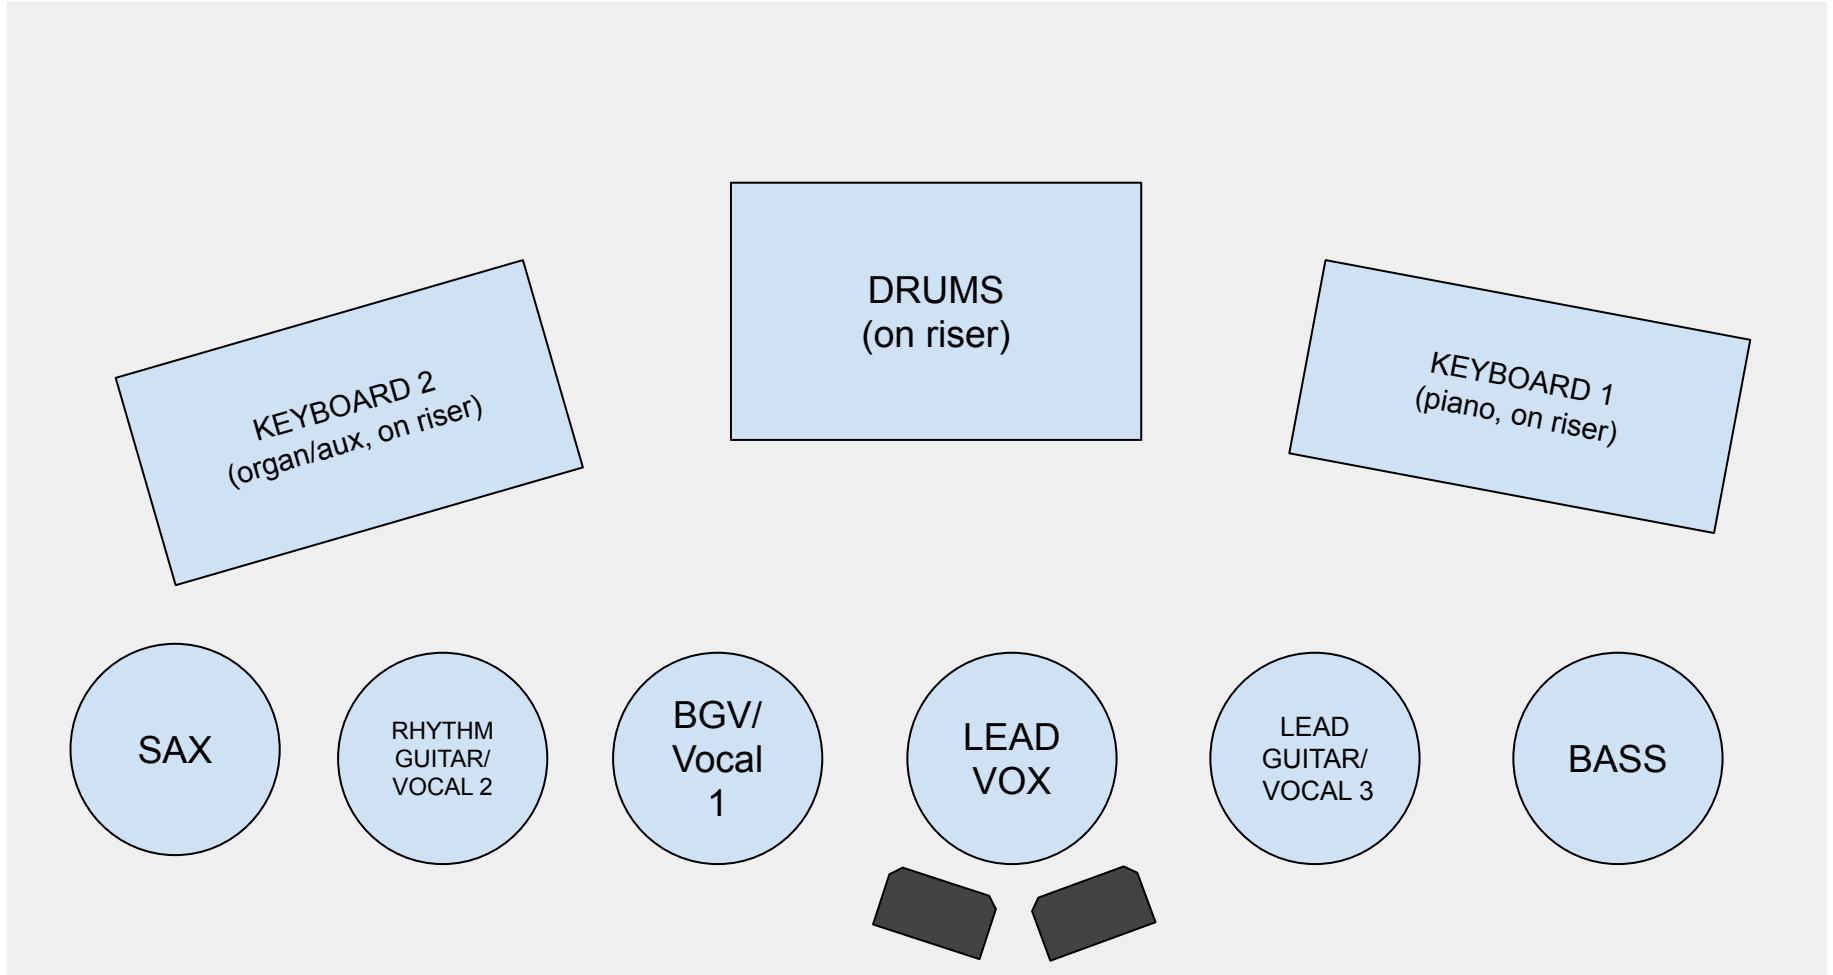

EZ STREET BAND STAGE PLOT

 = Wedge Monitor