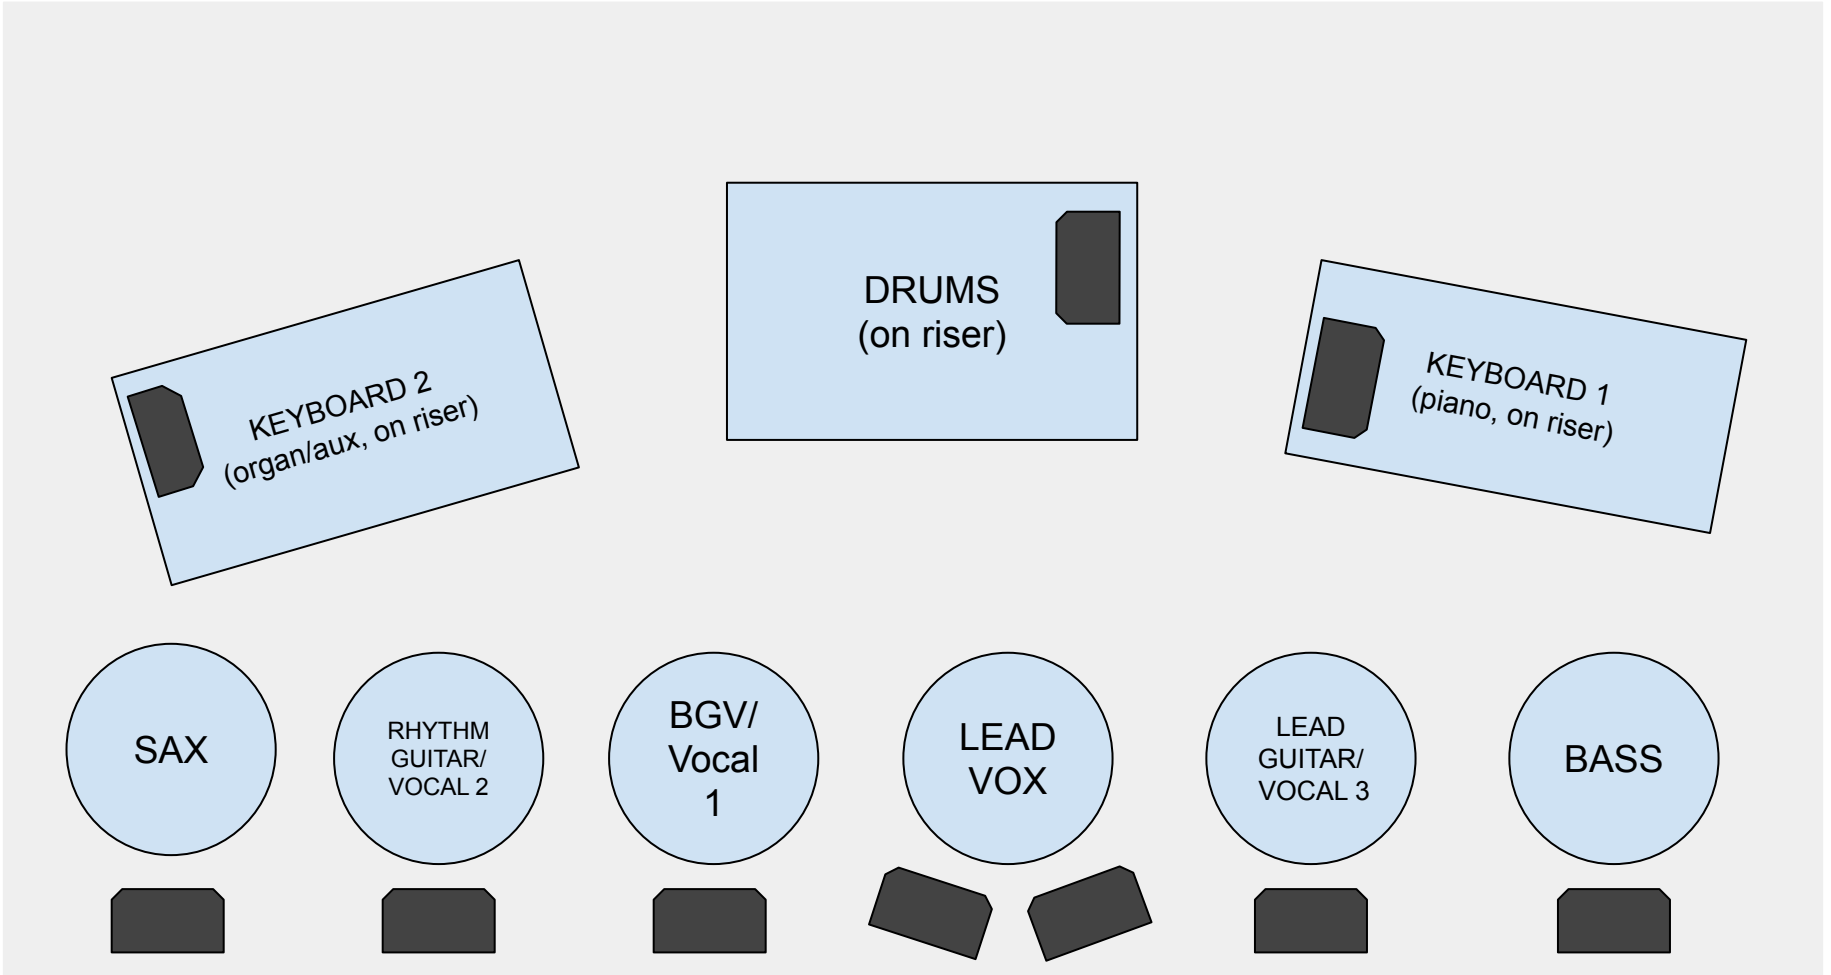

EZ STREET BAND STAGE PLOT

 = Wedge Monitor